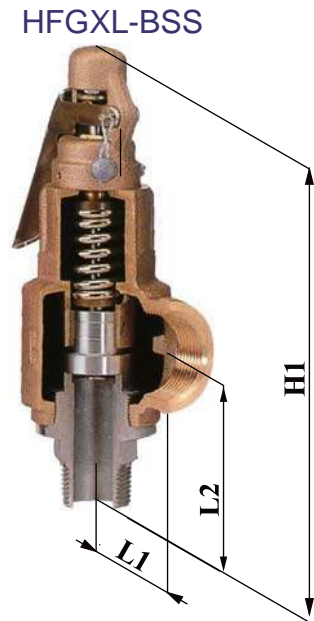

# BRONZE SAFETY VALVE

## General Material

No.	Type		HFGXL-BSS	HFGX-BSS	HFGXL-BBB	HFGX-BBB
	Name		Safety Valve with Lever Metal to Metal	Safety Valve with Sealing Metal to Metal	Safety Valve with Lever Metal to Metal	Safety Valve with Sealing Metal to Metal
1	Valve Body		Bronze	Bronze	Bronze	Bronze
2	Valve Seat		SS304	SS304	Brass	Brass
3	Disc		SS304	SS304	Brass	Brass
4	Spring		SS304	SS304	SS304	SS304
Working Pressure(kgf/cm2)			0.1~40		0.1~40	
Working Temp. (°C)			-196°C~225°C		-196°C~225°C	

## Dimension

NOMINAL					LIFT	L1	L2	H1	H2	Weight(Kg)		Weight(Kg)	
P1	*	D	*	P2						HFGXL-BSS	HFGX-BSS	HFGXL-BBB	HFGX-BBB
1/2	*	15	*	3/4	1.04	35	53.5	169	144.6	0.755	0.66	0.755	0.66
1/2	*	15	*	1	1.52	39	63	196.5	172.6	1.278	1.08	1.278	1.08
3/4	*	19.5	*	1	1.52	39	62.5	196	172.1	1.25	1.06	1.25	1.06
1	*	21	*	1	1.52	39	68	201.5	177.6	1.25	1.06	1.25	1.06
1	*	26	*	1 1/4	2	52	74.5	215.5	197.1	2.03	1.96	2.03	1.96
1 1/4	*	33	*	1 1/2	2.56	58.5	88.5	245.5	227.1	2.64	2.55	2.64	2.55
1 1/2	*	39	*	2	3.04	64.5	100.5	284.5	258.1	4	3.92	4	3.92
2	*	39	*	2	3.04	64.5	103.5	287.5	261.1	4.36	4.11	4.36	4.11