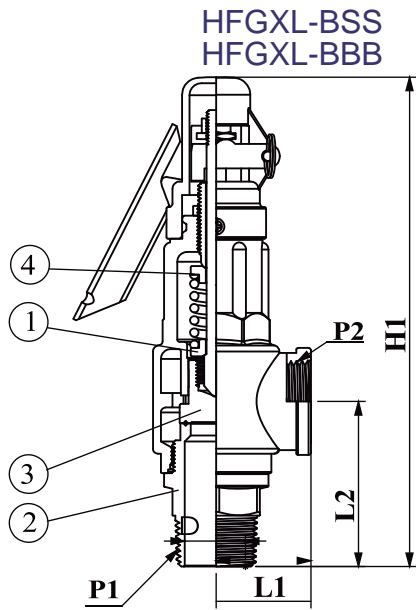

# BRONZE SAFETY VALVE

## General Material

No.	Type		HFGXL-BSS	HFGX-BSS	HFGXL-BBB	HFGX-BBB
	Name		Safety Valve with Lever Metal to Metal	Safety Valve with Sealing Metal to Metal	Safety Valve with Lever Metal to Metal	Safety Valve with Sealing Metal to Metal
1	Valve Body		Bronze	Bronze	Bronze	Bronze
2	Valve Seat		SS304	SS304	Brass	Brass
3	Disc		SS304	SS304	Brass	Brass
4	Spring		SS304	SS304	SS304	SS304
Working Pressure(kgf/cm2)			0.1~40		0.1~40	
Working Temp. (°C)			-196°C~225°C		-196°C~225°C	

## Dimension

NOMINAL					LIFT	L1	L2	H1	H2	Weight(Kg)		Weight(Kg)	
P1	*	D	*	P2						HFGXL-BSS	HFGX-BSS	HFGXL-BBB	HFGX-BBB
1/2	*	15	*	3/4	1.04	35	53.5	169	144.6	0.755	0.66	0.755	0.66
1/2	*	15	*	1	1.52	39	63	196.5	172.6	1.278	1.08	1.278	1.08
3/4	*	19.5	*	1	1.52	39	62.5	196	172.1	1.25	1.06	1.25	1.06
1	*	21	*	1	1.52	39	68	201.5	177.6	1.25	1.06	1.25	1.06
1	*	26	*	1 1/4	2	52	74.5	215.5	197.1	2.03	1.96	2.03	1.96
1 1/4	*	33	*	1 1/2	2.56	58.5	88.5	245.5	227.1	2.64	2.55	2.64	2.55
1 1/2	*	39	*	2	3.04	64.5	100.5	284.5	258.1	4	3.92	4	3.92
2	*	39	*	2	3.04	64.5	103.5	287.5	261.1	4.36	4.11	4.36	4.11

## Model :HFGXL-BSS/HFGX-BSS

FULL BORE SAFETY VALVE BLOWOUT CAPACITY (kg/h)

BLOWOUT CAPACITY(Water liter/min)

Pressure kg/cm <sup>2</sup>	Size					
	1/2"	3/4"	1"	1 1/4"	1 1/2"	2"
1	21	33	60	97	141	234
2	29	46	85	138	199	331
3	36	57	104	169	244	405
4	42	66	120	195	282	468
5	47	74	134	218	315	523
6	51	81	147	239	345	573
7	55	87	159	258	373	619
8	59	93	170	276	398	662
9	63	99	180	293	423	702
10	66	105	190	308	445	740
11	70	111	200	323	463	778
12	76	120	215	340	485	815
13	82	129	230	365	512	835